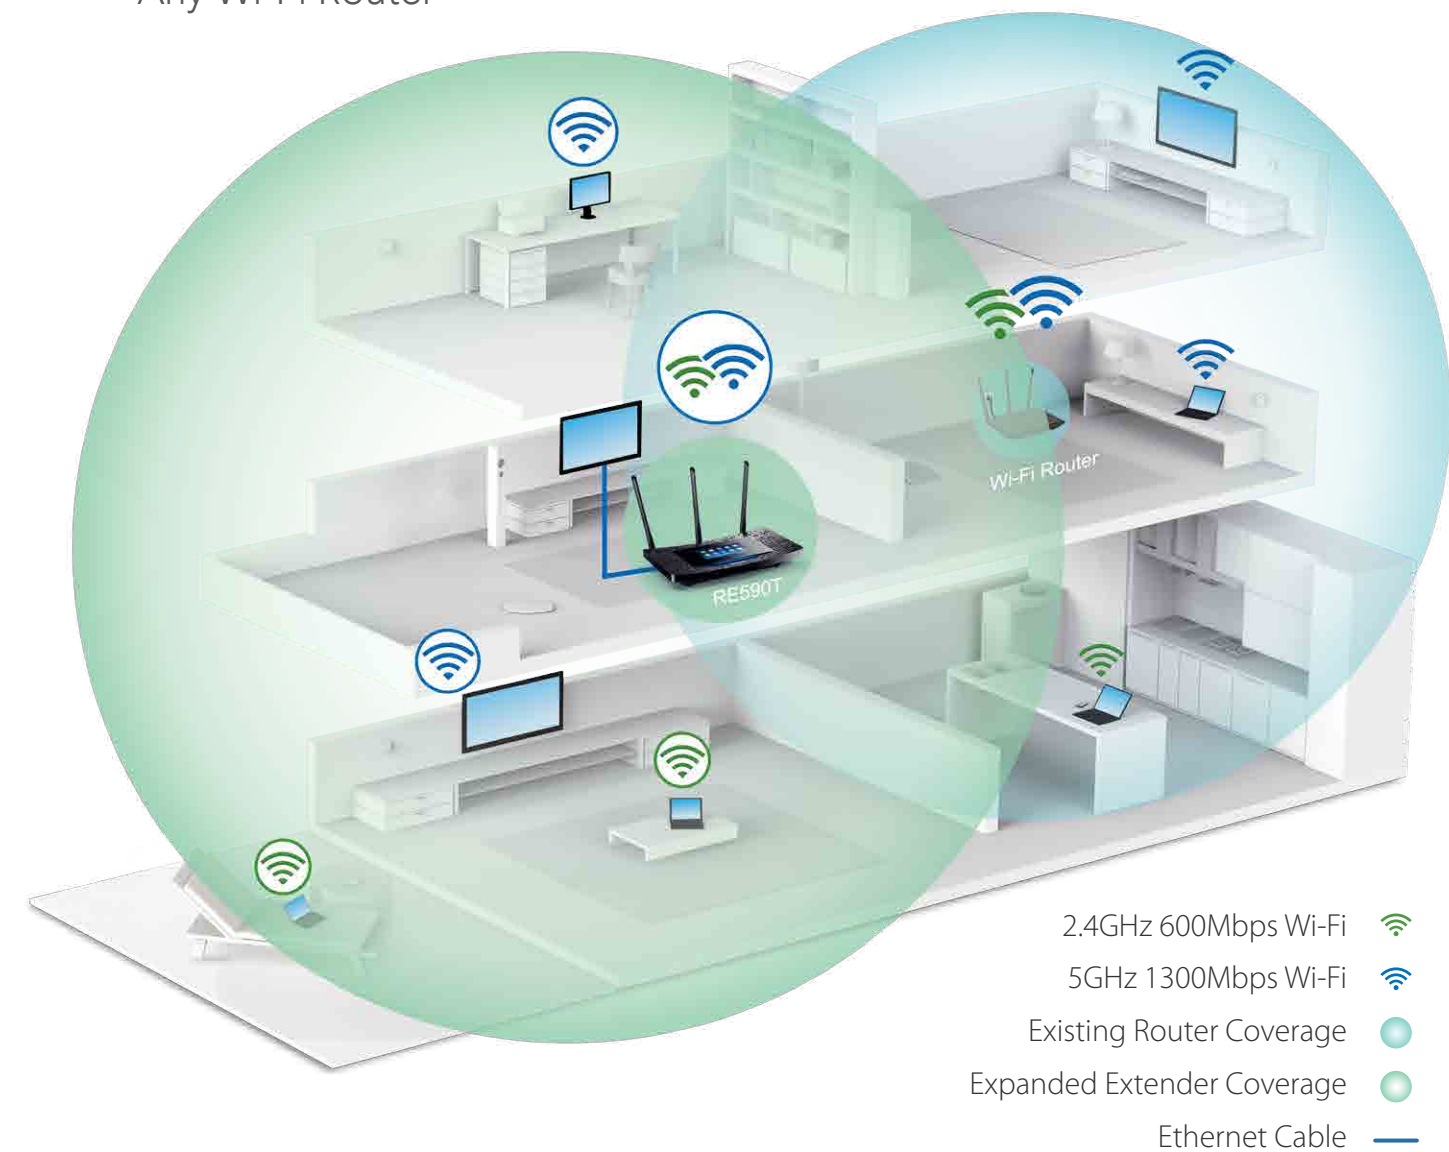

Devices Control

Choose which devices run on your network and when they can connect to the Internet

Wireless Settings

Personalize your Wi-Fi settings, like hiding your network from view

WPS

Easily extend your wireless network at a touch of the WPS button on the screen

Time Display

Display the range extender as a clock for added functionality

Easily Extend Blazing Wi-Fi Network

Extend Wi-Fi to every corner of your large house and manage your wireless network using the 4.3 inch touch screen display. Stream Ultra HD video and game online without lag using the RE590T's lightning-fast 1900Mbps Wi-Fi.

*Works with Any Wi-Fi Router

Specifications

Hardware

- **Interfaces:** 4*10/100/1000Mbps Ethernet Ports(RJ45)
- **Button:** Reset Button, Power On/Off Button
- **External Power Supply:** 12V/2.5A
- **Dimensions (W X D X H):** 11.2 x 6.2 x 2.1 in. (284 x 157 x 52 mm)
- **Antenna:** 3 dual band detachable antennas
- **Touch Screen:** Screen Type: Capacitive
Screen Size: 4.3 inch
Screen Resolution: 128 ppi